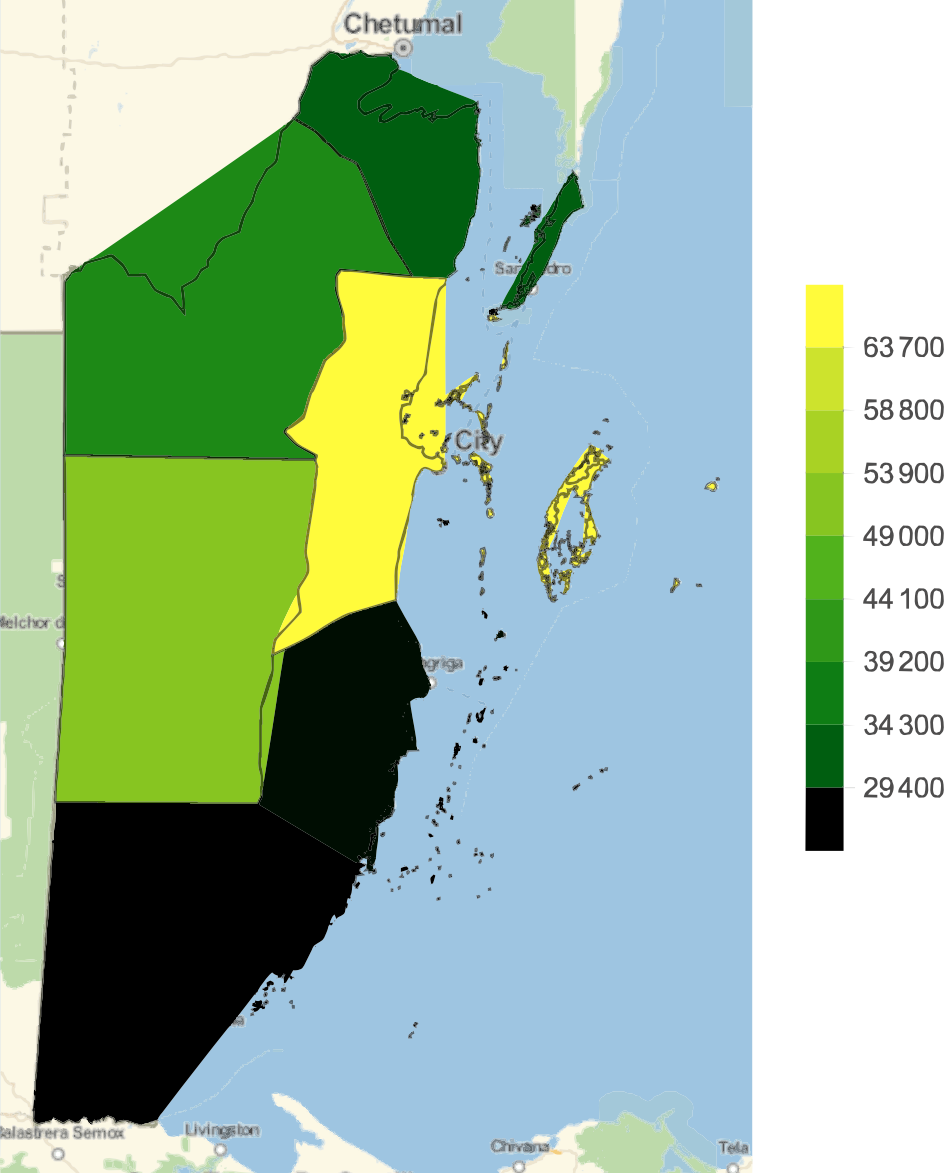

name

Belize

Shape

Bordering Countries

Guatemala, Mexico

Borders Lengths

Guatemala → 266. km

Mexico → 250. km

Area

22 966. km²

Time Zones

GMT - 6

Highest Elevation

1160. m

Lowest Point

CaribbeanSea → 0. m

Natural Resources

- arable land
- fish
- hydropower
- timber

Natural Hazards

- flood
- tropical cyclone

Population Map

Population Graph

Phone Lines

31 100.

Cellular Phones

160 032.

Internet Users

34 000. people

Internet Hosts

3017.

Major Industries

- Clothing
- Construction
- Food
- Oil
- Tourism