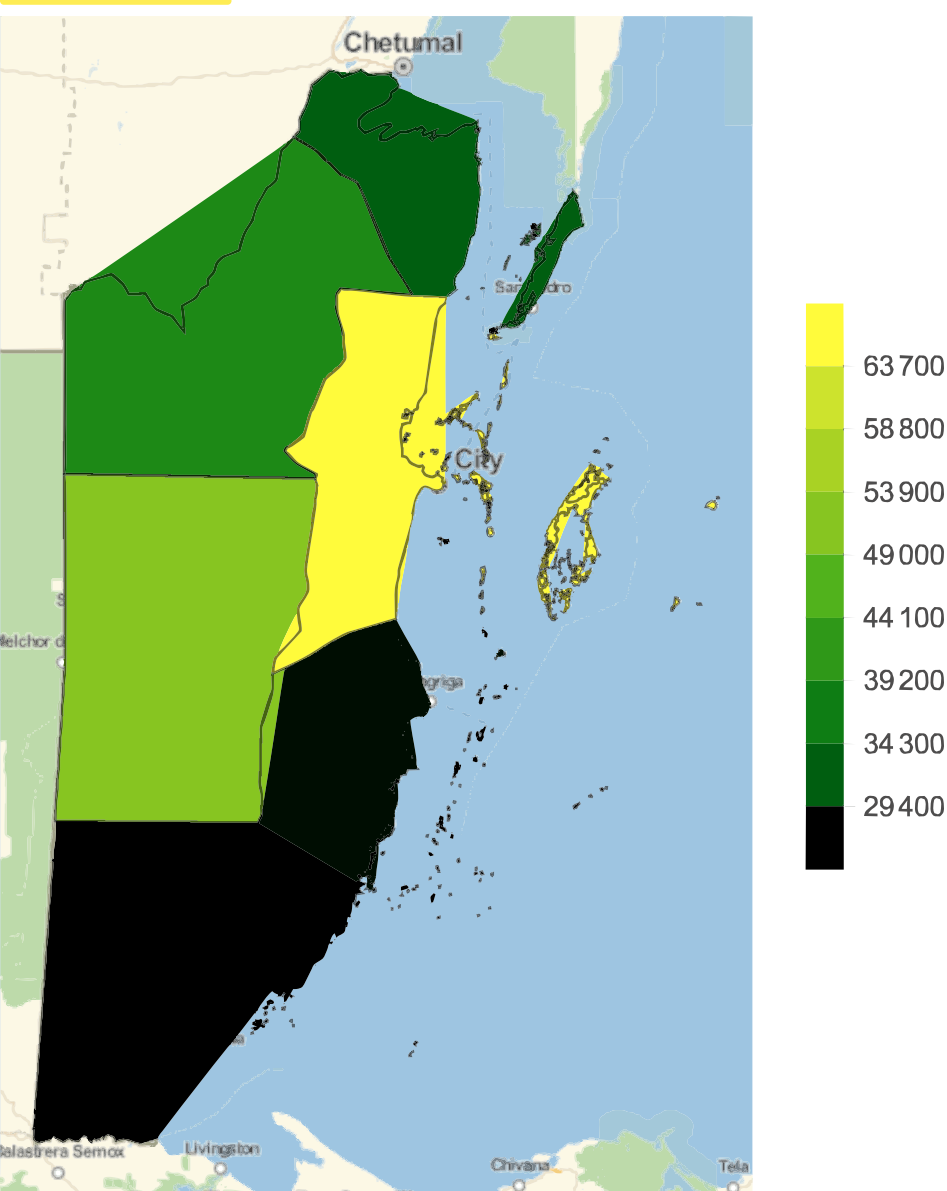

name

Belize

Shape

Bordering Countries

Guatemala, Mexico

Borders Lengths

Guatemala → 266. km

Mexico → 250. km

Area

22 966. km²

Time Zones

GMT - 6

Highest Elevation

1160. m

Lowest Point

CaribbeanSea → 0. m

Natural Resources

arable land
fish
hydropower
timber

Natural Hazards

flood
tropical cyclone

Regions

Belize
Cayo
Corozal
OrangeWalk
StannCreek
Toledo

Largest Cities

Belize, Belize
SanIgnacio, Cayo
OrangeWalk, OrangeWalk
Belmopan, Cayo
Dangriga, StannCreek
Corozal, Corozal
SanPedro, Belize
BenqueViejo, Cayo
PuntaGorda, Toledo

Languages Percents

Spanish → 47.%, Belize Kriol English → 32.%, Garifuna → 7.2%, Q'eqchi' → 5.3%, Maya Mopán → 4.9%

Population Map